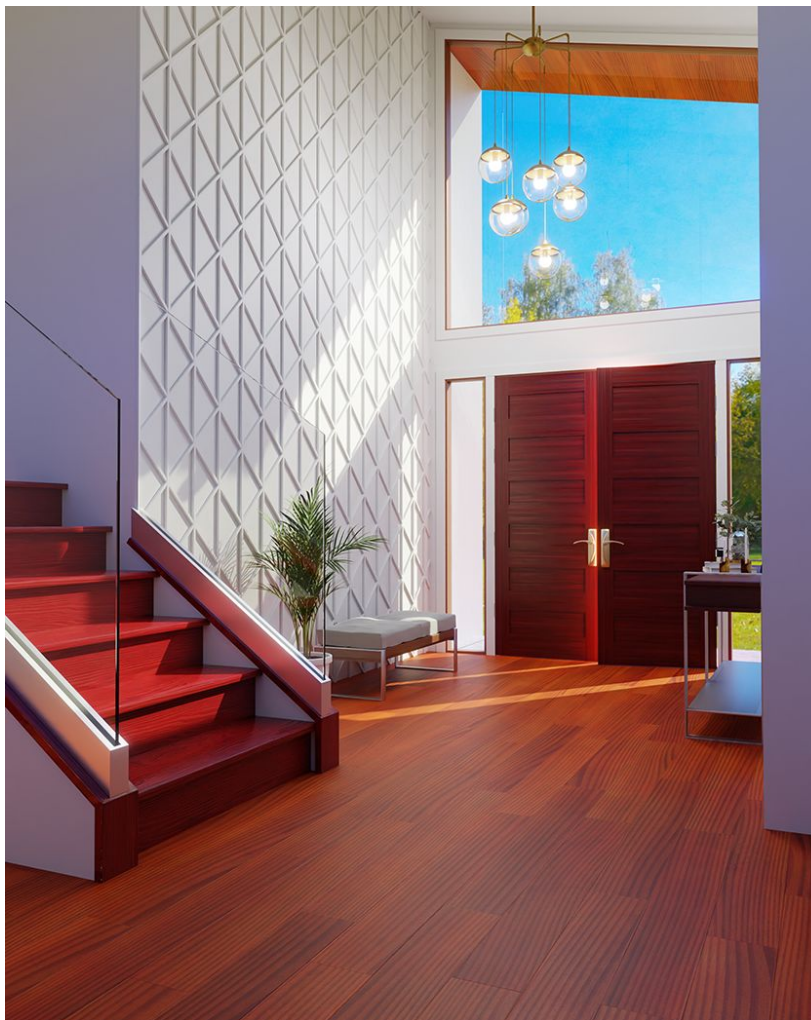

Theme: Mid-Century
Room type: Hallway
Brand: Matwood
Category: Floor
Sub-category: Solid
Product: Iroko

Other products:

MW Innovation Mouldings Casing
MW Signature Frames 1 x 6
MW Signature Panels (V-cut)