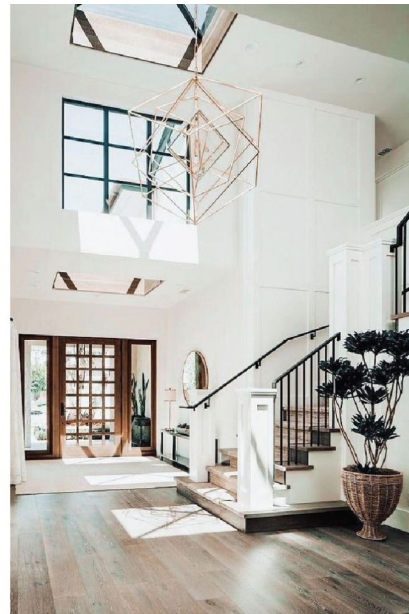

HALLWAY (MID-CENTURY)

BRIGHT WHITE PANTONE

WALL COLOR/APPLINCES/
ACCENTS

HEATHER GRAY COLOR

FABRIC UPHOLSTERY
CHAIRS

GUN METAL

CHAIR/ACCENTS/BOOKS

GOLD

WALL ACCESSORIES/
ACCENTS

BRAZILIAN CHERRY

FLOOR/DOOR/ACCENT

FURNITURE

BENCH

ROUND MIRROR

Theme: Mid-Century
Room type: Hallway
Brand: Matwood
Category: Floor
Sub-category: Solid
Product: Iroko

Other products:

MW Innovation Mouldings Casing
MW Signature Frames 1 x 6
MW Signature Panels (V-cut)

Theme: Mid-Century
Room type: Hallway
Brand: Matwood
Category: Door
Sub-category: Solid
Product: New York

Other products: