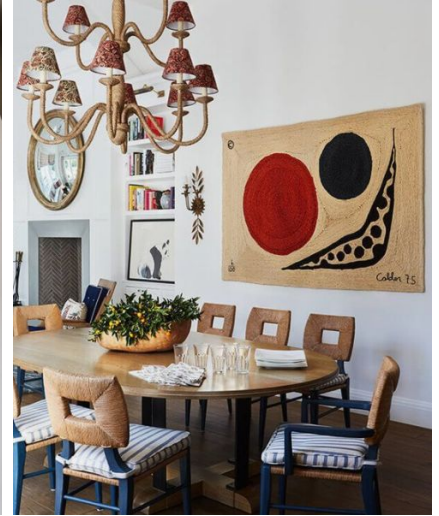

DINING ROOM (MEDITERRANEAN)

HEATHER GRAY COLOR
FABRIC/ACCESSORIES

GOLD
WALL/ACCESSORIES/
ACCENTS

BLACK METAL
DECOR/ACCENT/
ACCESSORIES

DARK ANTIQUE OAK WOOD
CABINETS/ACCENT

BRAZILIAN CHERRY
FLOOR/DOOR/ACCENT

FURNITURE

ACCENTS

Theme: Mediterranean
Room type: Dining Room
Brand: Matwood
Category: Floor
Sub-category: Solid
Product: Acacia (handscrapped)

Other products:
MW Signature Frames 2 x 8

Theme: Mediterranean
Room type: Dining Room
Brand: Matwood
Category: Door
Sub-category: Solid
Product: Maine