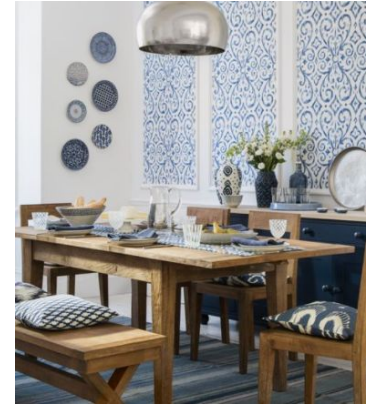

DINING ROOM (MEDITERRANEAN)

HEATHER GRAY COLOR
FABRIC/ACCESSORIES

GOLD
WALL/ACCESSORIES/
ACCENTS

BLACK METAL
DECOR/ACCENT/
ACCESSORIES

DARK ANTIQUE OAK WOOD
CABINETS/ACCENT

BRAZILIAN CHERRY
FLOOR/DOOR/ACCENT

FURNITURE

ACCENTS

Theme: Mediterranean
Room type: Dining Room
Brand: Matwood
Category: Floor
Sub-category: Solid
Product: Acacia (handscrapped)

Other products:
MW Signature Frames 2 x 8

Theme: Mediterranean
Room type: Dining Room
Brand: Matwood
Category: Door
Sub-category: Solid
Product: Maine