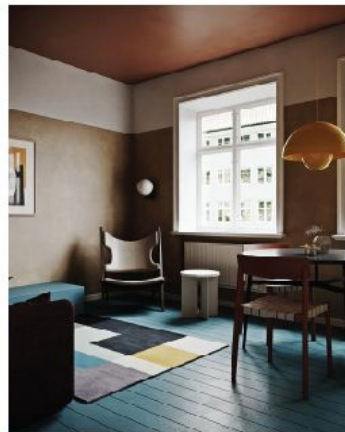

FAMILY ROOM (ECCLECTIC)

BRIGHT WHITE PANTONE

WALL COLOR/APPLANCES/
ACCENTS

MELLOW YELLOW

WALL COLOR

BROWN

CHAIR/ACCENTS/BOOKS

GOLD

COFFEE TABLE

PRINTED PILLOW

TEXTURED PILLOW

TABLE PLANTS

ACCENTS

HOUSE PLANTS

GALLERY WALL

Theme: Eclectic
Room type: Family Room
Brand: Matwood
Category: Floor
Sub-category: Solid
Product: Tigerwood

Other products:

MW Innovation Mouldings Cornice
MW Innovation Mouldings Casing
MW Innovation Mouldings Skirting
MW Innovation Mouldings Baseboard
MW Signature Panels (V-cut)

Theme: Eclectic
Room type: Family Room
Brand: Matwood
Category: Door
Sub-category: Classic Contemporary Door
Product: Florence