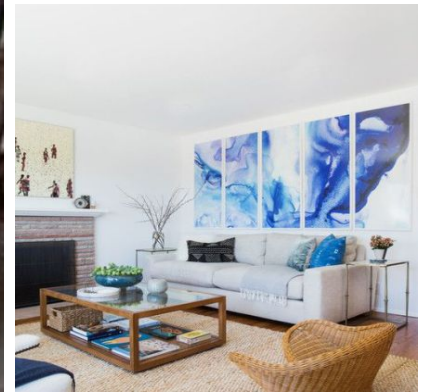

SOLARIUM (CONTEMPORARY)

WHITE MIST

WALL COLOR/APPLINCES

REPOSE GREY

APPLINCES/KITCHEN
ACCESSORIES

DISTANCE
FABRIC UPHOLSTERY
CHAIRS

LIGHT OAK WOOD

FLOORS/CABINETS/
CHAIRS/TABLE

SILVER EUCALYPTUS

CABINETS/OTHER ACCENT
NOBS, PLANT VASE

FURNITURE

ACCENTS

Theme: Contemporary
Room type: Solarium
Brand: Matwood
Category: Floor
Sub-category: Engineered 15mm
Product: Oak

Theme: Contemporary
Room type: Solarium
Brand: Matwood
Category: Door
Sub-category: Classic Contemporary Door
Product: Lucerne