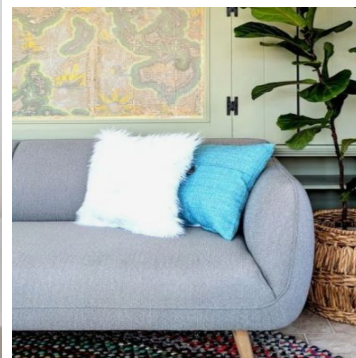

SOLARIUM (CONTEMPORARY)

WHITE MIST

WALL COLOR/APPLINCES

REPOSE GREY

APPLINCES/KITCHEN
ACCESSORIES

DISTANCE
FABRIC UPHOLSTERY
CHAIRS

LIGHT OAK WOOD

FLOORS/CABINETS/
CHAIRS/TABLE

SILVER EUCALYPTUS

CABINETS/OTHER ACCENT
NOBS, PLANT VASE

FURNITURE

ACCENTS

Theme: Contemporary
Room type: Solarium
Brand: Matwood
Category: Floor
Sub-category: Engineered 15mm
Product: Oak

Theme: Contemporary
Room type: Solarium
Brand: Matwood
Category: Door
Sub-category: Classic Contemporary Door
Product: Lucerne